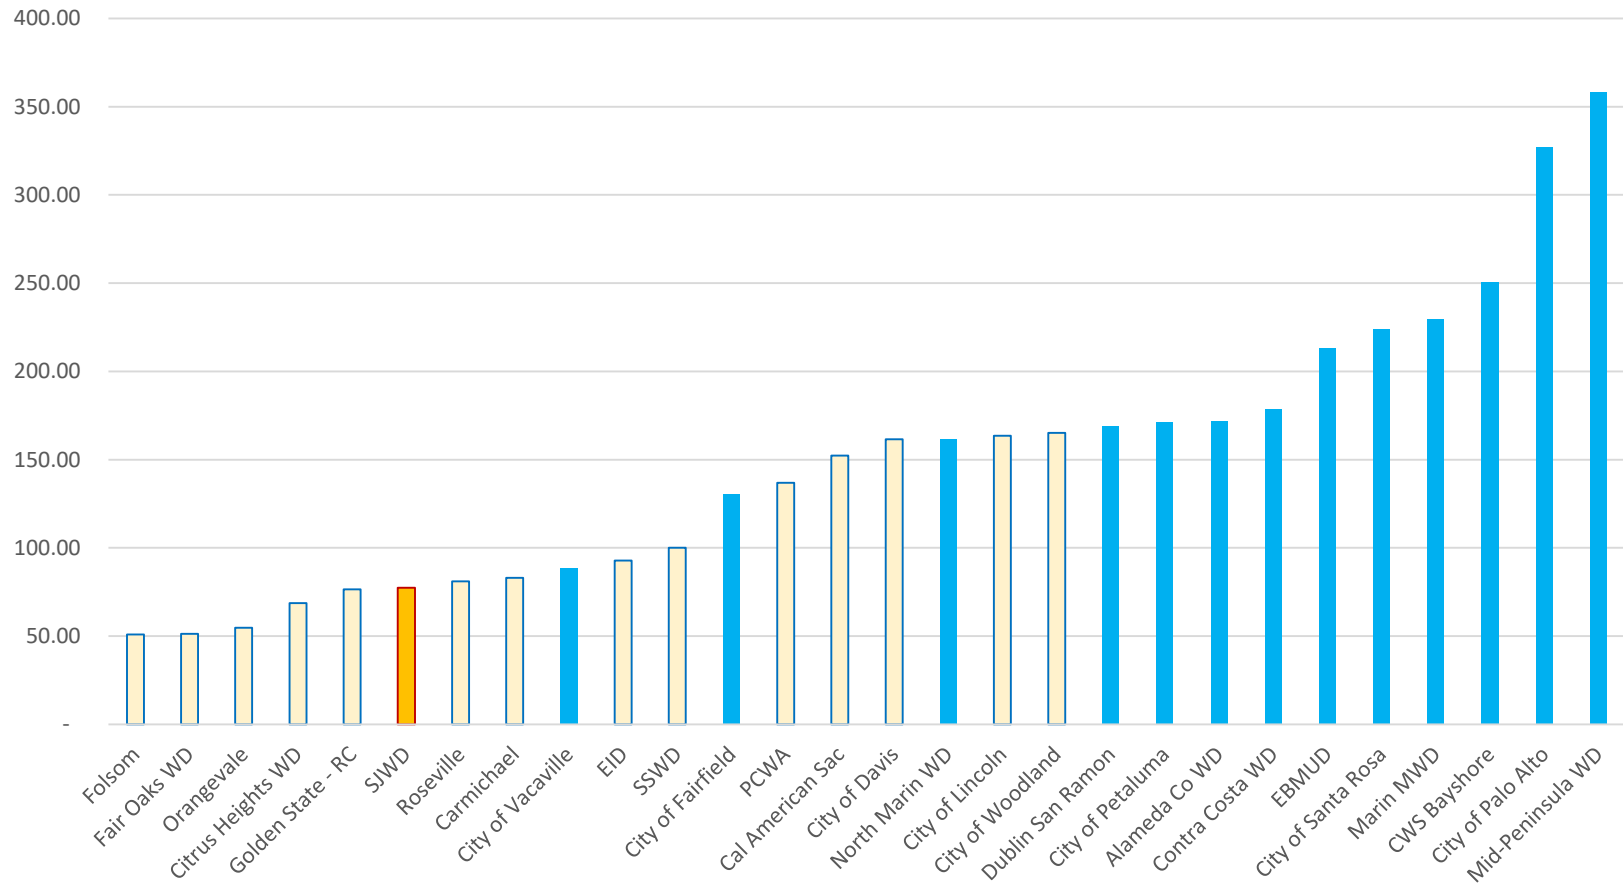

Water bill comparisons among Sacramento region suppliers and Bay Area suppliers

Most recent data, as of August 28, 2018

Monthly bill in \$ @ 31 ccf of use per month
 (the average monthly use per household in San Juan retail area)

- Agencies in Yolo, Sacramento, Placer and El Dorado Counties
 - Agencies in the San Francisco Bay Area

Monthly bill in \$ @ 55 ccf of use per month
 (the average summer use per single family household in San Juan retail area)